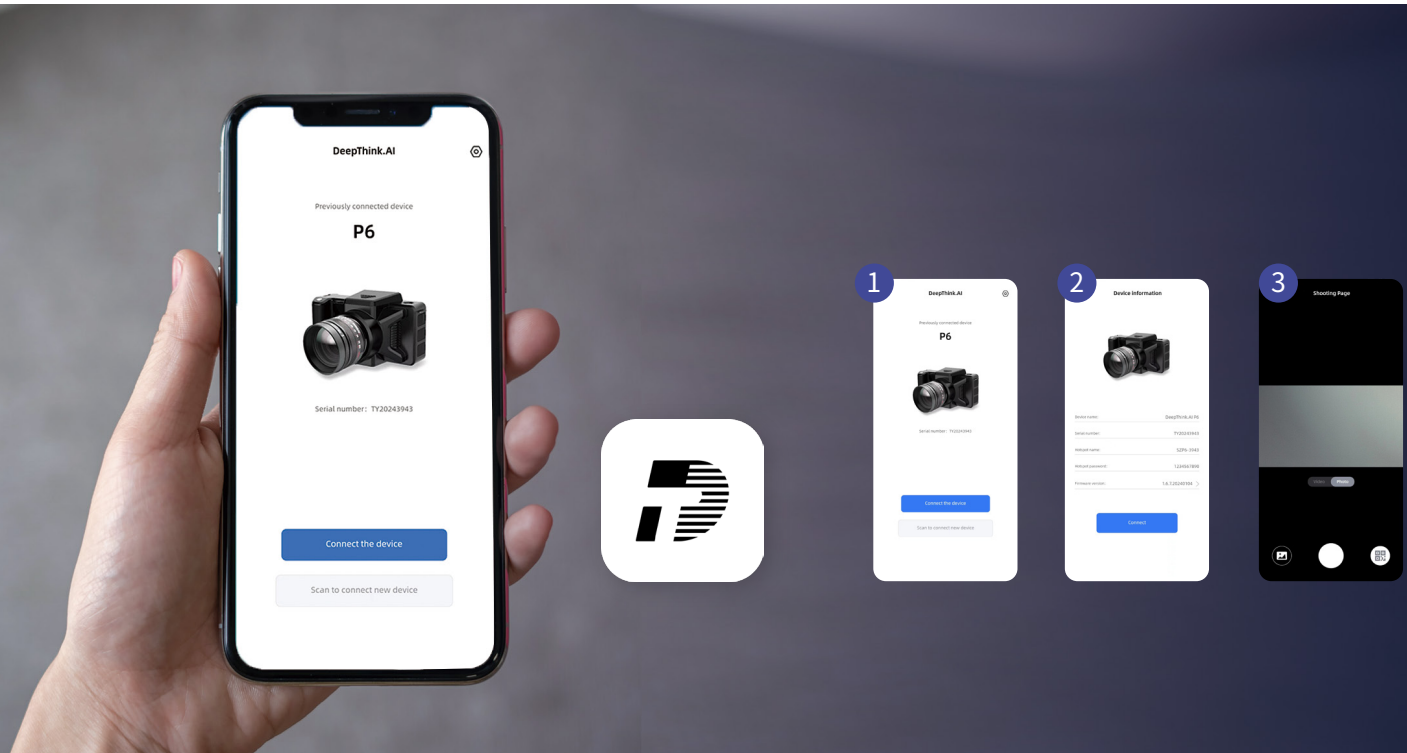

4400 mAh

Picture/video capturing and real-time streaming protocol

Can be linked to peripheral monitors through HDMI, wireless and other ways, larger screen real-time monitoring screen, better use experience. Under the same WiFi environment, use the VLC player to input the video streaming address: `rtsp://192.168.xx.xxx/live/rtsp.live.full`, instantly have a big screen experience.

Easy-To-Use App connectivity

Cell phone to download the deep knowledge of the full-color night vision device APP, scanning code to connect the device can be realized after remote control, wireless connection to the device, real-time monitoring of the scene picture.