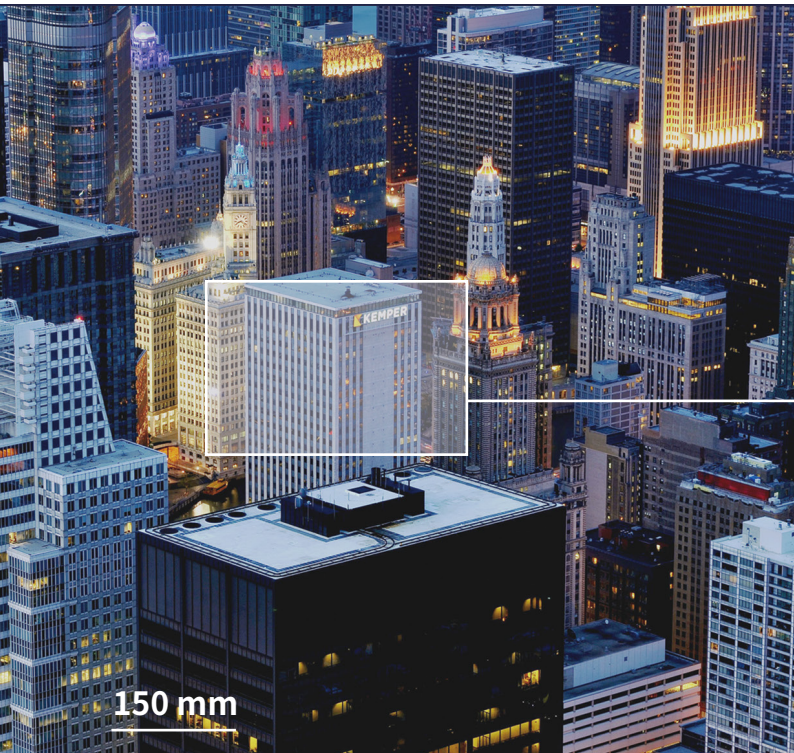

Adjustable focus lens from 150 to 600mm

Highest environmental adaptability, with a standard lens interface, and optional 150-600mm lens, to meet the needs of all kinds of operating scenarios.

150 mm