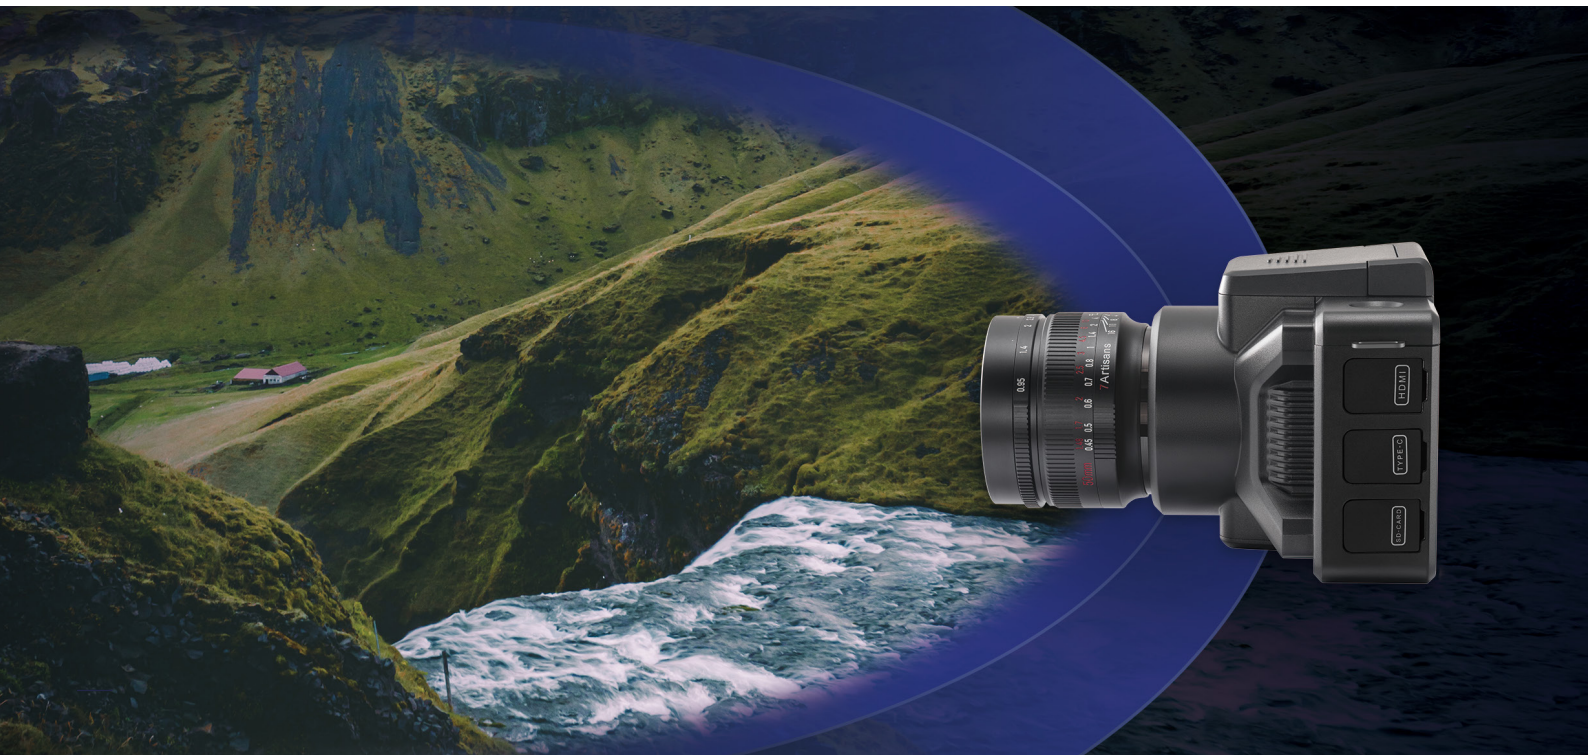

True colors go all night

P6

AI Ultra Night
Vision Camera

 DEEPTHINK

P6

AI Ultra Night Vision Camera

Powered by AI-ISP Algorithm, The Deepthink P6 is an ultra night vision camera enables police officers and detectives to see in true color down to 0.0001 lux—nearly without any light.

Based on AI ISP imaging engine, paired with a starlight-grade CMOS and a high-magnification optical zoom lens, overcome the nighttime lighting problem, realizing full-color HD imaging in 0.0001 lux starlight environment, excellent field of view, and ultra-long nighttime visibility distance.