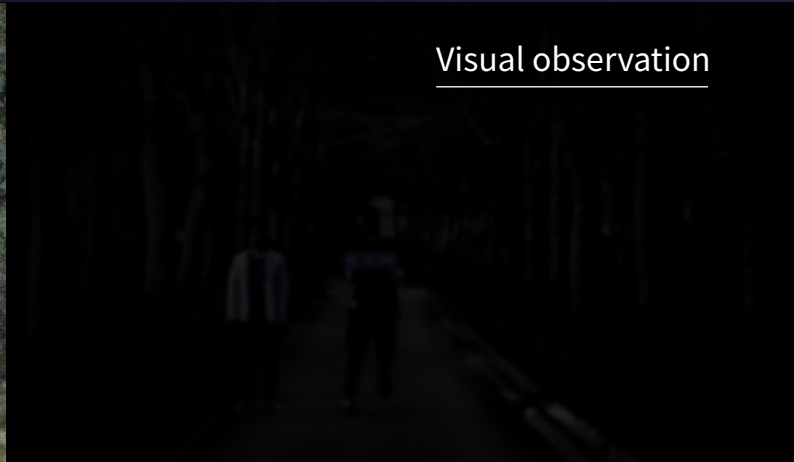

P6

Visual observation

Other devices