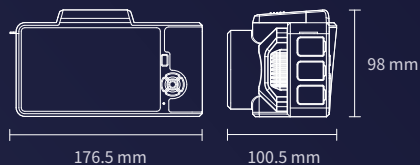

P6

AI Ultra Night Vision Camera

Powered by AI-ISP Algorithm, The Deepthink P6 is an ultra night vision camera enables police officers and detectives to see in true color down to 0.0001 lux—nearly without any light.