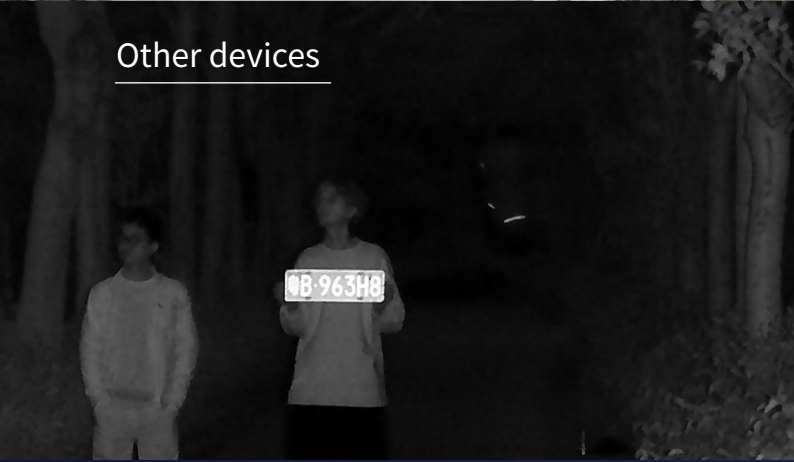

P6

Visual observation

Other devices